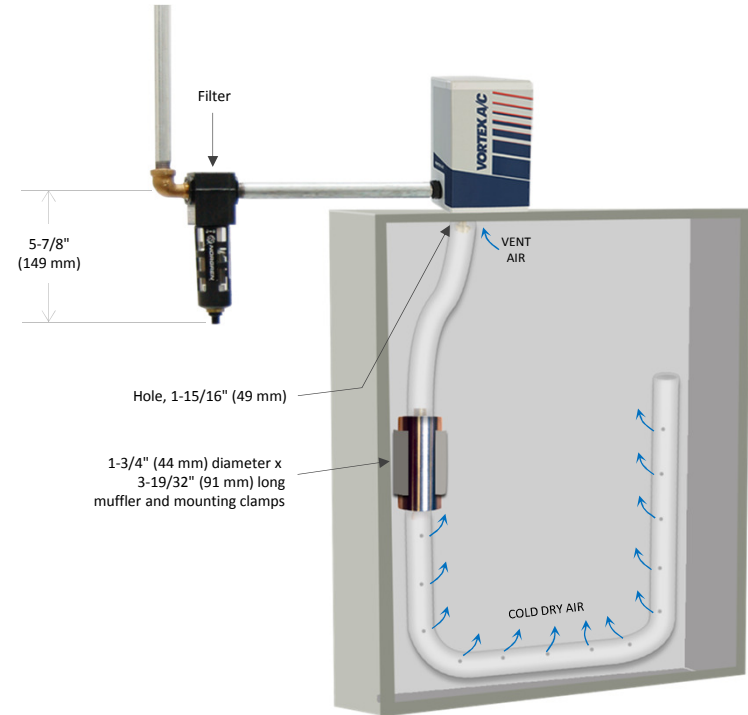

Vortex A/C Enclosure Cooler

Models 76x5 and 71x5 (NEMA 12)

SPECIFICATIONS

Product	Thermostat	Includes filter?	Cooling Capacity	
			BTU/hr	Watts
7615	Mechanical	Yes	900	264
7115	Mechanical	No	900	264
7625	Mechanical	Yes	1500	440
7125	Mechanical	No	1500	440
7635	Mechanical	Yes	2500	733
7135	Mechanical	No	2500	733

Notes: Specifications are for 100 psig (6.9 bar) compressed air
Cold Air Ducting Kits and Cold Air Mufflers included with 76x5 and 71x5

An ITW Company
10125 Carver Road
Cincinnati, OH 45242

1-800-441-7475
sales@vortec.com
www.vortec.com