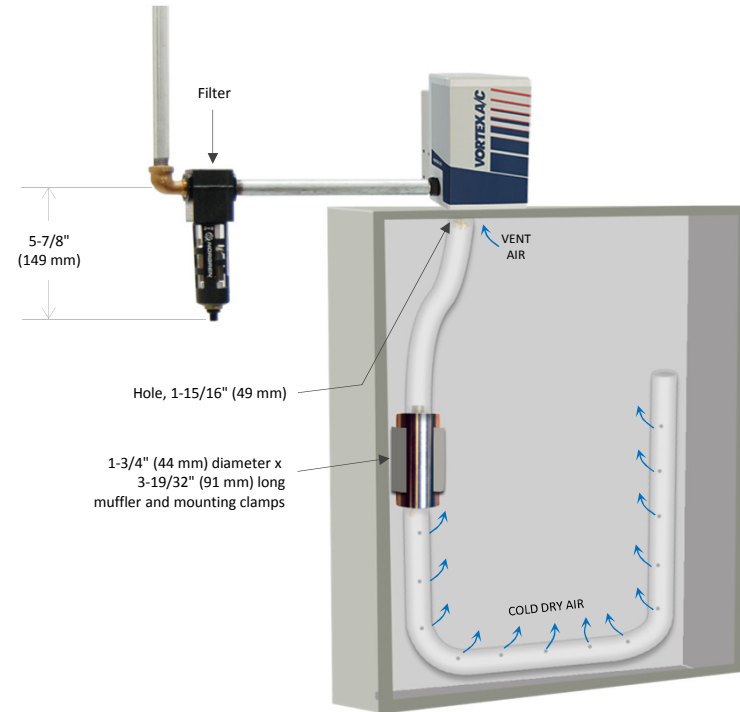

# Vortex A/C Enclosure Cooler

Models 77x5 and 70x5 (NEMA 4/4X)