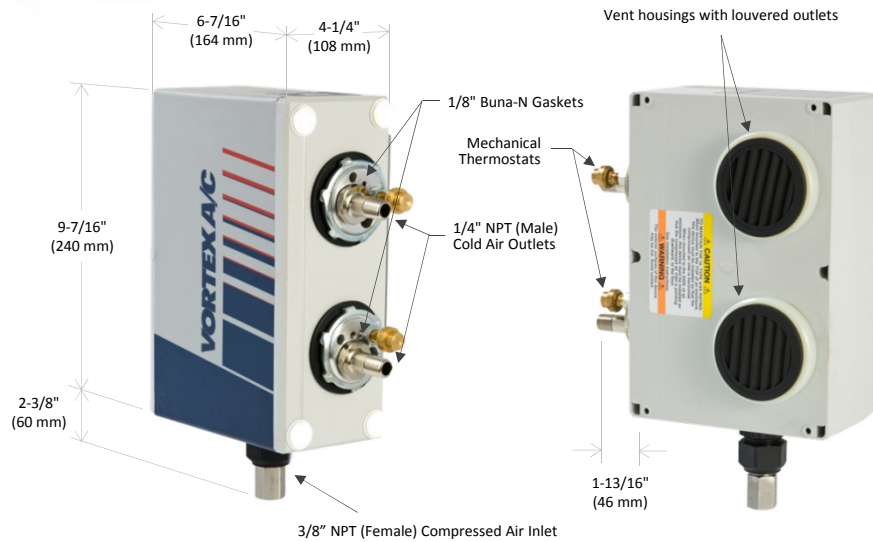

Vortex A/C Enclosure Cooler

Models 7670 and 7170 (NEMA 12)

SPECIFICATIONS

Product	Thermostat	Includes filter?	Cooling Capacity	
			BTU/hr	Watts
7670	Mechanical	Yes	5000	1465
7170	Mechanical	No	5000	1465

Notes: Specifications are for 100 psig (6.9 bar) compressed air
Cold Air Ducting Kits and Cold Air Mufflers included with 7670 and 7170

An ITW Company
10125 Carver Road
Cincinnati, OH 45242

1-800-441-7475
sales@vortec.com
www.vortec.com