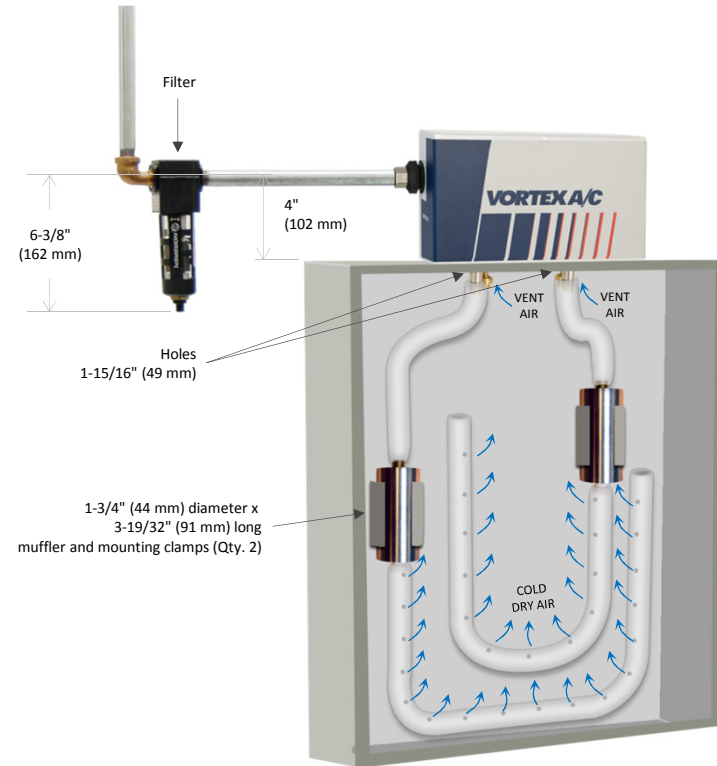

Vortex A/C Enclosure Cooler

Models 7670 and 7170 (NEMA 12)

SPECIFICATIONS

Product	Thermostat	Includes filter?	Cooling Capacity	
			BTU/hr	Watts
7670	Mechanical	Yes	5000	1465
7170	Mechanical	No	5000	1465

Notes: Specifications are for 100 psig (6.9 bar) compressed air
Cold Air Ducting Kits and Cold Air Mufflers included with 7670 and 7170

An ITW Company
10125 Carver Road
Cincinnati, OH 45242

1-800-441-7475
sales@vortec.com
www.vortec.com