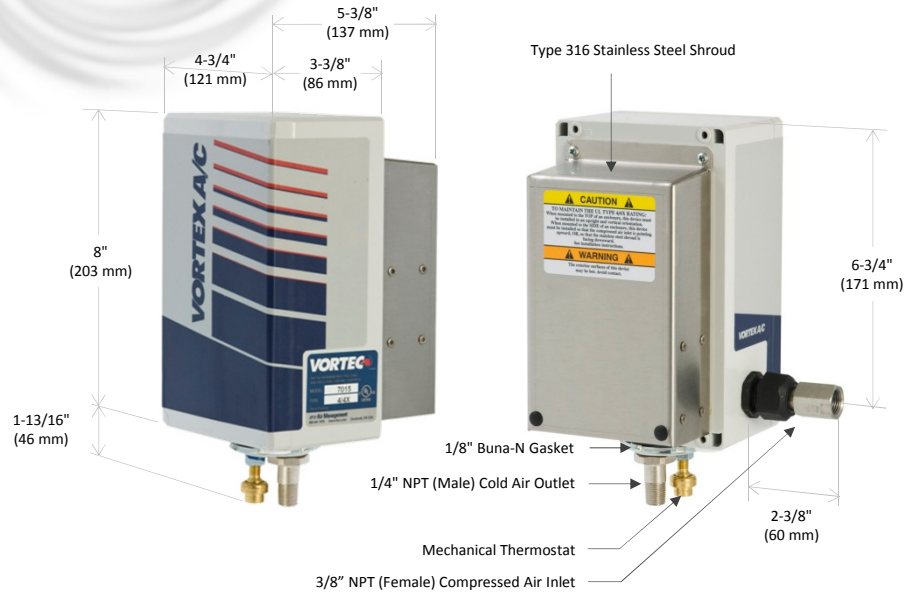

Vortex A/C Enclosure Cooler

Models 77x5 and 70x5 (NEMA 4/4X)

SPECIFICATIONS

Product	Thermostat	Includes filter?	Cooling Capacity	
			BTU/hr	Watts
7715	Mechanical	Yes	900	264
7015	Mechanical	No	900	264
7725	Mechanical	Yes	1500	440
7025	Mechanical	No	1500	440
7735	Mechanical	Yes	2500	733
7035	Mechanical	No	2500	733

Notes: Specifications are for 100 psig (6.9 bar) compressed air
Cold Air Ducting Kits and Cold Air Mufflers included with 77x5 and 70x5

An ITW Company
10125 Carver Road
Cincinnati, OH 45242

1-800-441-7475
sales@vortec.com
www.vortec.com