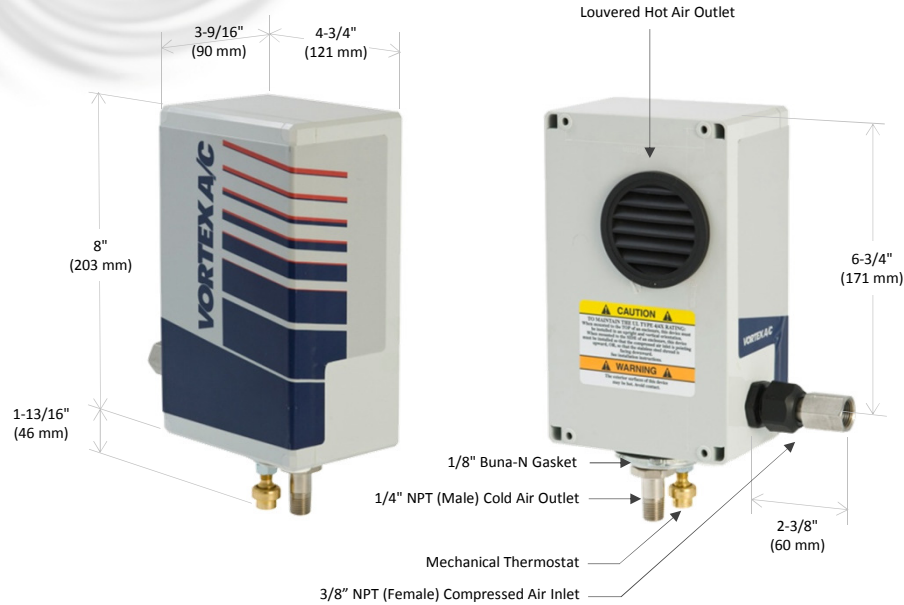

Vortex A/C Enclosure Cooler

Models 76x5 and 71x5 (NEMA 12)

SPECIFICATIONS

Product	Thermostat	Includes filter?	Cooling Capacity	
			BTU/hr	Watts
7615	Mechanical	Yes	900	264
7115	Mechanical	No	900	264
7625	Mechanical	Yes	1500	440
7125	Mechanical	No	1500	440
7635	Mechanical	Yes	2500	733
7135	Mechanical	No	2500	733

Notes: Specifications are for 100 psig (6.9 bar) compressed air
Cold Air Ducting Kits and Cold Air Mufflers included with 76x5 and 71x5

An ITW Company
10125 Carver Road
Cincinnati, OH 45242

1-800-441-7475
sales@vortec.com
www.vortec.com