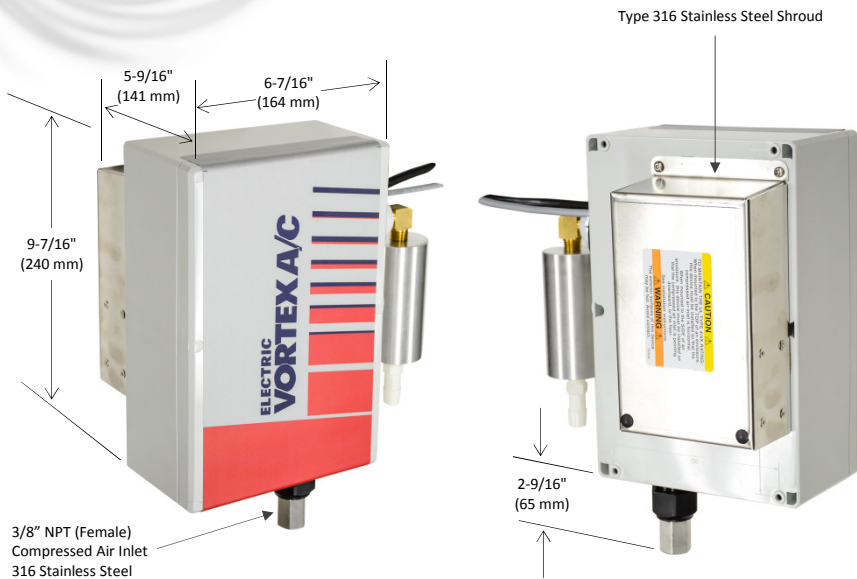

# Electric Vortex A/C Enclosure Cooler

Models 70xxEB and 77xxEB (NEMA 4 and 4X)

## SPECIFICATIONS

Product	Thermostat	Includes filter?	Cooling Capacity	
			BTU/hr	Watts
7715EB	Electric	Yes	900	264
7015EB	Electric	No	900	264
7725EB	Electric	Yes	1500	440
7025EB	Electric	No	1500	440
7735EB	Electric	Yes	2500	733
7035EB	Electric	No	2500	733

Notes: Specifications are for 100 psig (6.9 bar) compressed air  
 Cold Air Ducting Kits and Cold Air Mufflers are included with all models  
 Also available in 240V models (70xxEBF and 77xxEBF)  
 Also available in BSP