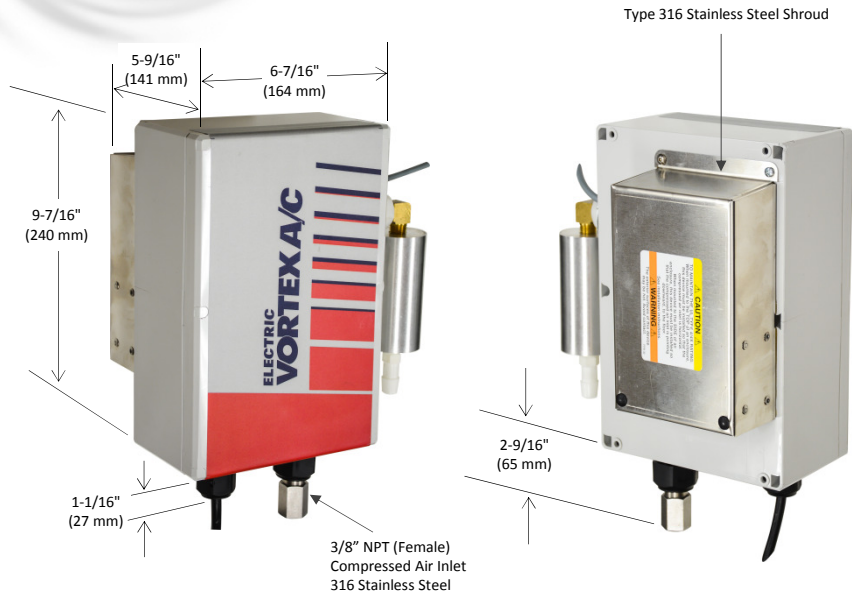

Electric Vortex A/C Enclosure Cooler

Models 70xxES and 77xxES (NEMA 4 and 4X)

SPECIFICATIONS

Product	Thermostat	Includes filter?	Cooling Capacity	
			BTU/hr	Watts
7715ES	Electric	Yes	900	264
7015ES	Electric	No	900	264
7725ES	Electric	Yes	1500	440
7025ES	Electric	No	1500	440
7735ES	Electric	Yes	2500	733
7035ES	Electric	No	2500	733

Notes: Specifications are for 100 psig (6.9 bar) compressed air
Cold Air Ducting Kits and Cold Air Mufflers are included with all models
Also available in 240V models (70xxESF and 77xxESF)
Also available in BSP

An ITW Company
10125 Carver Road
Cincinnati, OH 45242

1-800-441-7475
sales@vortec.com
www.vortec.com