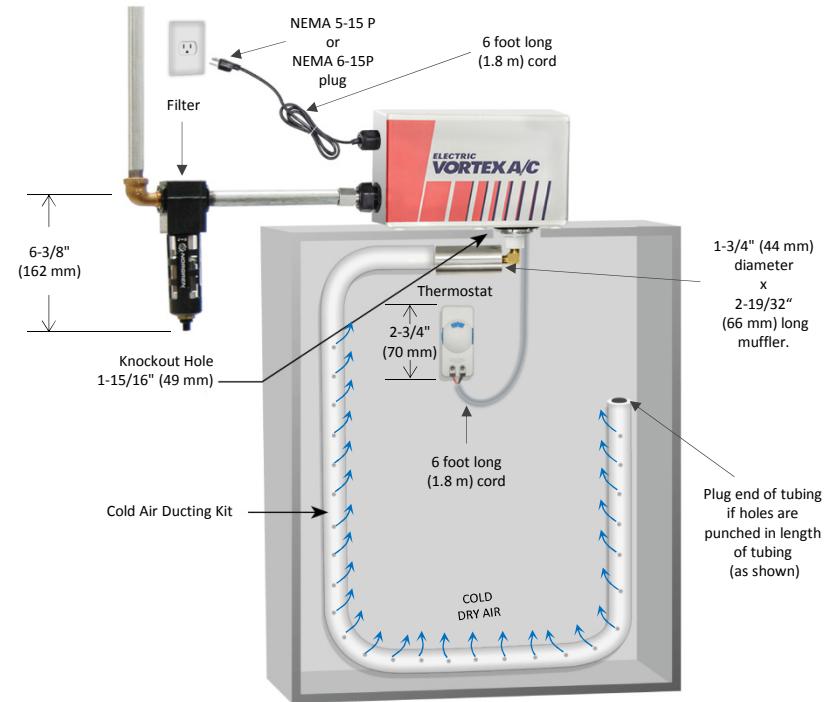

Electric Vortex A/C Enclosure Cooler

Models 70xxES and 77xxES (NEMA 4 and 4X)

SPECIFICATIONS

Product	Thermostat	Includes filter?	Cooling Capacity	
			BTU/hr	Watts
7715ES	Electric	Yes	900	264
7015ES	Electric	No	900	264
7725ES	Electric	Yes	1500	440
7025ES	Electric	No	1500	440
7735ES	Electric	Yes	2500	733
7035ES	Electric	No	2500	733

Notes: Specifications are for 100 psig (6.9 bar) compressed air
Cold Air Ducting Kits and Cold Air Mufflers are included with all models
Also available in 240V models (70xxESF and 77xxESF)
Also available in BSP

An ITW Company
10125 Carver Road
Cincinnati, OH 45242

1-800-441-7475
sales@vortec.com
www.vortec.com