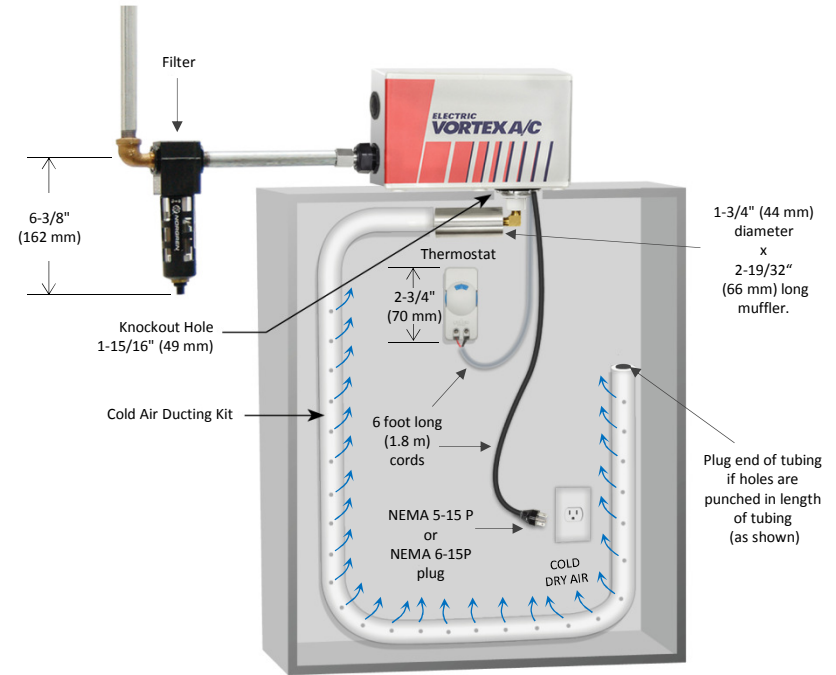

# Electric Vortex A/C Enclosure Cooler

Models 70xxEB and 77xxEB (NEMA 4 and 4X)

## SPECIFICATIONS

Product	Thermostat	Includes filter?	Cooling Capacity	
			BTU/hr	Watts
7715EB	Electric	Yes	900	264
7015EB	Electric	No	900	264
7725EB	Electric	Yes	1500	440
7025EB	Electric	No	1500	440
7735EB	Electric	Yes	2500	733
7035EB	Electric	No	2500	733

Notes: Specifications are for 100 psig (6.9 bar) compressed air  
 Cold Air Ducting Kits and Cold Air Mufflers are included with all models  
 Also available in 240V models (70xxEBF and 77xxEBF)  
 Also available in BSP