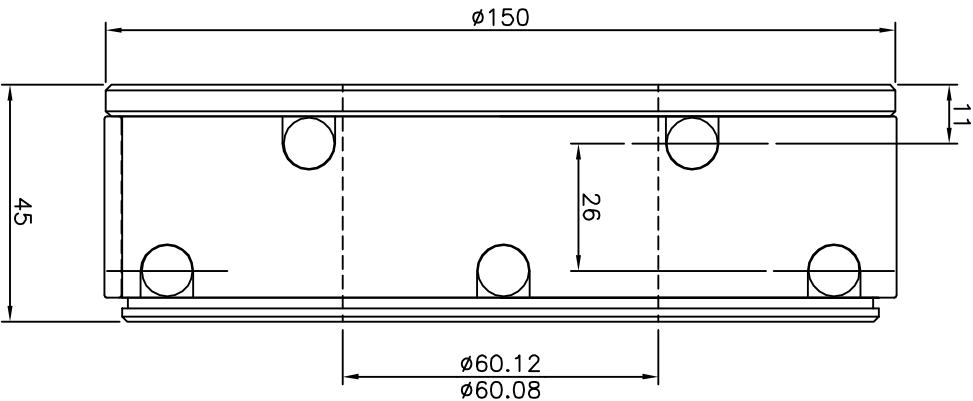

RESOURCE ENGINEECH (INDIA) PVT LTD.  
BARODA - 390010, INDIA.

E MAIL :- info@resource.co.in.  
FAX NO:- +91-265-2638048

CUSTOMER NAME :-

DATA SHEET NO- 28  
3-6 inch BALL LOCK

ALL DIMENSION  
IN MM

SCALE  
N.T.S.

3" BALL LOCK W/O SPRING

3" BALL LOCK WITH SPRING

6" BALL LOCK WITH SPRING

FOR IMPROVEMENT & MODIFICATION RESOURCE HAS RIGHT TO CHANGE DIMENSION WITHOUT PRIOR NOTICE.