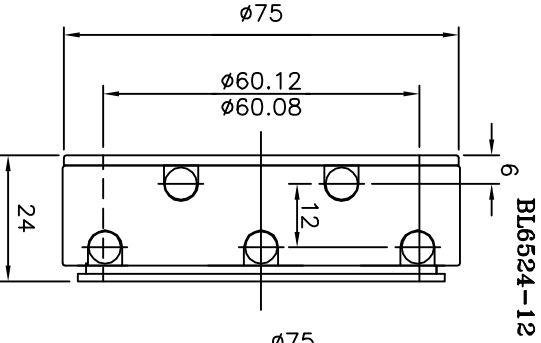

RESOURCE ENGINEECH (INDIA) PVT LTD.  
BARODA - 390010, INDIA.

E MAIL :- info@resource.co.in.  
FAX NO:- +91-265-2638048

CUSTOMER NAME :-

DATA SHEET NO- 28  
3-6 inch BALL LOCK

ALL DIMENSION  
IN MM

SCALE  
N.T.S.

3" BALL LOCK W/O SPRING

3" BALL LOCK WITH SPRING

6" BALL LOCK WITH SPRING

FOR IMPROVEMENT & MODIFICATION RESOURCE HAS RIGHT TO CHANGE DIMENSION WITHOUT PRIOR NOTICE.