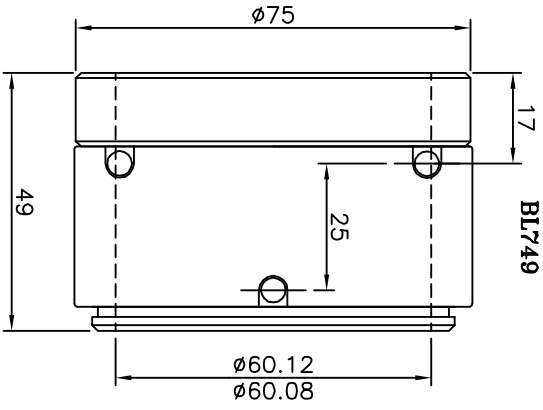

RESOURCE ENGINEECH (INDIA) PVT LTD.  
BARODA - 390010, INDIA.

E MAIL :- info@resource.co.in.  
FAX NO:- +91-265-2638048

CUSTOMER NAME :-

DATA SHEET NO- 28  
3-6 inch BALL LOCK

ALL DIMENSION  
IN MM

SCALE  
N.T.S.

3" BALL LOCK W/O SPRING

3" BALL LOCK WITH SPRING

6" BALL LOCK WITH SPRING

FOR IMPROVEMENT & MODIFICATION RESOURCE HAS RIGHT TO CHANGE DIMENSION WITHOUT PRIOR NOTICE.