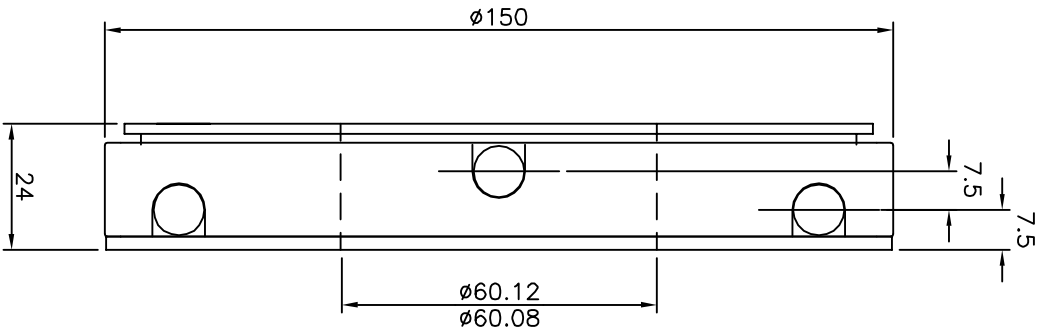

RESOURCE ENGINEECH (INDIA) PVT LTD.  
BARODA - 390010, INDIA.

E MAIL :- info@resource.co.in.  
FAX NO:- +91-265-2638048

CUSTOMER NAME :-

DATA SHEET NO- 28  
3-6 inch BALL LOCK

ALL DIMENSION  
IN MM

SCALE  
N.T.S.

3" BALL LOCK W/O SPRING

3" BALL LOCK WITH SPRING

6" BALL LOCK WITH SPRING

FOR IMPROVEMENT & MODIFICATION RESOURCE HAS RIGHT TO CHANGE DIMENSION WITHOUT PRIOR NOTICE.