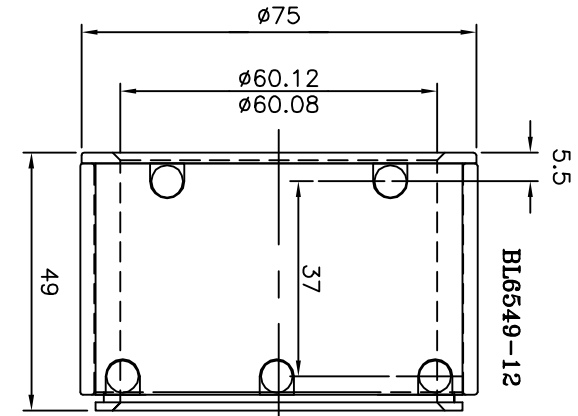

RESOURCE ENGINEECH (INDIA) PVT LTD.  
BARODA - 390010, INDIA.

E MAIL :- info@resource.co.in.  
FAX NO:- +91-265-2638048

CUSTOMER NAME :-

DATA SHEET NO- 28  
3-6 inch BALL LOCK

ALL DIMENSION  
IN MM

SCALE  
N.T.S.

3" BALL LOCK W/O SPRING

3" BALL LOCK WITH SPRING

6" BALL LOCK WITH SPRING

FOR IMPROVEMENT & MODIFICATION RESOURCE HAS RIGHT TO CHANGE DIMENSION WITHOUT PRIOR NOTICE.