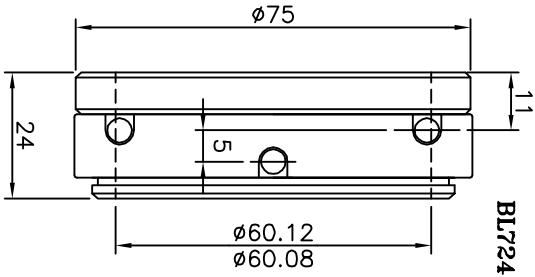

RESOURCE ENGINEECH (INDIA) PVT LTD.  
BARODA - 390010, INDIA.

E MAIL :- info@resource.co.in.  
FAX NO:- +91-265-2638048

CUSTOMER NAME :-

DATA SHEET NO- 28  
3-6 inch BALL LOCK

ALL DIMENSION  
IN MM

SCALE  
N.T.S.

3" BALL LOCK W/O SPRING

3" BALL LOCK WITH SPRING

6" BALL LOCK WITH SPRING

FOR IMPROVEMENT & MODIFICATION RESOURCE HAS RIGHT TO CHANGE DIMENSION WITHOUT PRIOR NOTICE.