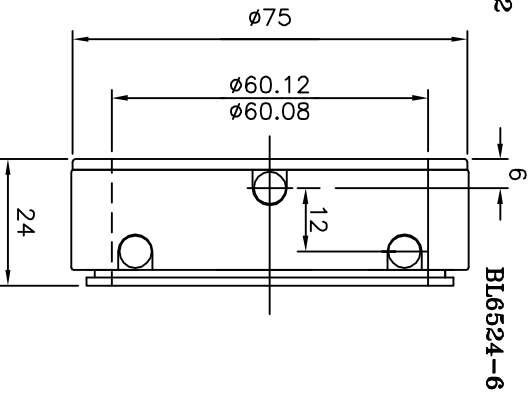

RESOURCE ENGINEECH (INDIA) PVT LTD.  
BARODA - 390010, INDIA.

E MAIL :- info@resource.co.in.  
FAX NO:- +91-265-2638048

CUSTOMER NAME :-

DATA SHEET NO- 28  
3-6 inch BALL LOCK

ALL DIMENSION  
IN MM

SCALE  
N.T.S.

3" BALL LOCK W/O SPRING

3" BALL LOCK WITH SPRING

6" BALL LOCK WITH SPRING

FOR IMPROVEMENT & MODIFICATION RESOURCE HAS RIGHT TO CHANGE DIMENSION WITHOUT PRIOR NOTICE.